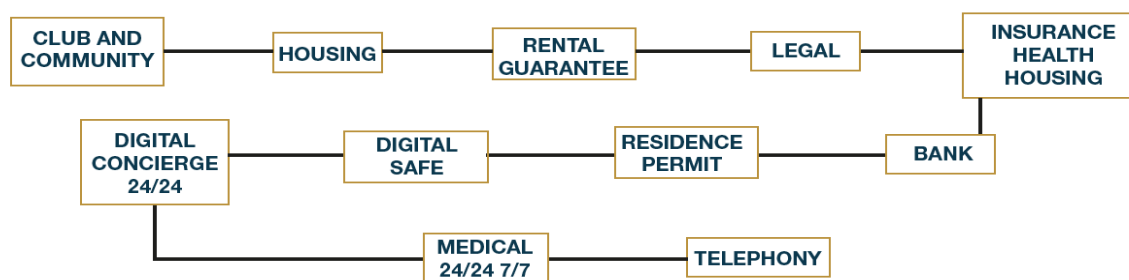

studentconciergeclub.com

SPECIAL PARTNERSHIP BSBI

Do you want to travel with peace of mind and find solutions for everything, everywhere before and during your stay? Join the Student Concierge club, an online application and services, a 24/7 call number and a private social network available for you, anywhere in France and in Europe

MEMBERSHIP + CONCIERGE 24/24 AND 7/7 during 6 months

150 EUROS

BECOME MEMBRE SCC IS

- ✓ **Bilingual phone support with a personal assistant 24/24 and 7/7** throughout France and Europe
- ✓ Advice, information free of charge, online or by phone, more personalized support according to your expectations and your budget
- ✓ Access to a platform to find information, solutions and support for all your administrative procedures from finding accommodation to your residence permit, opening an account, social security,